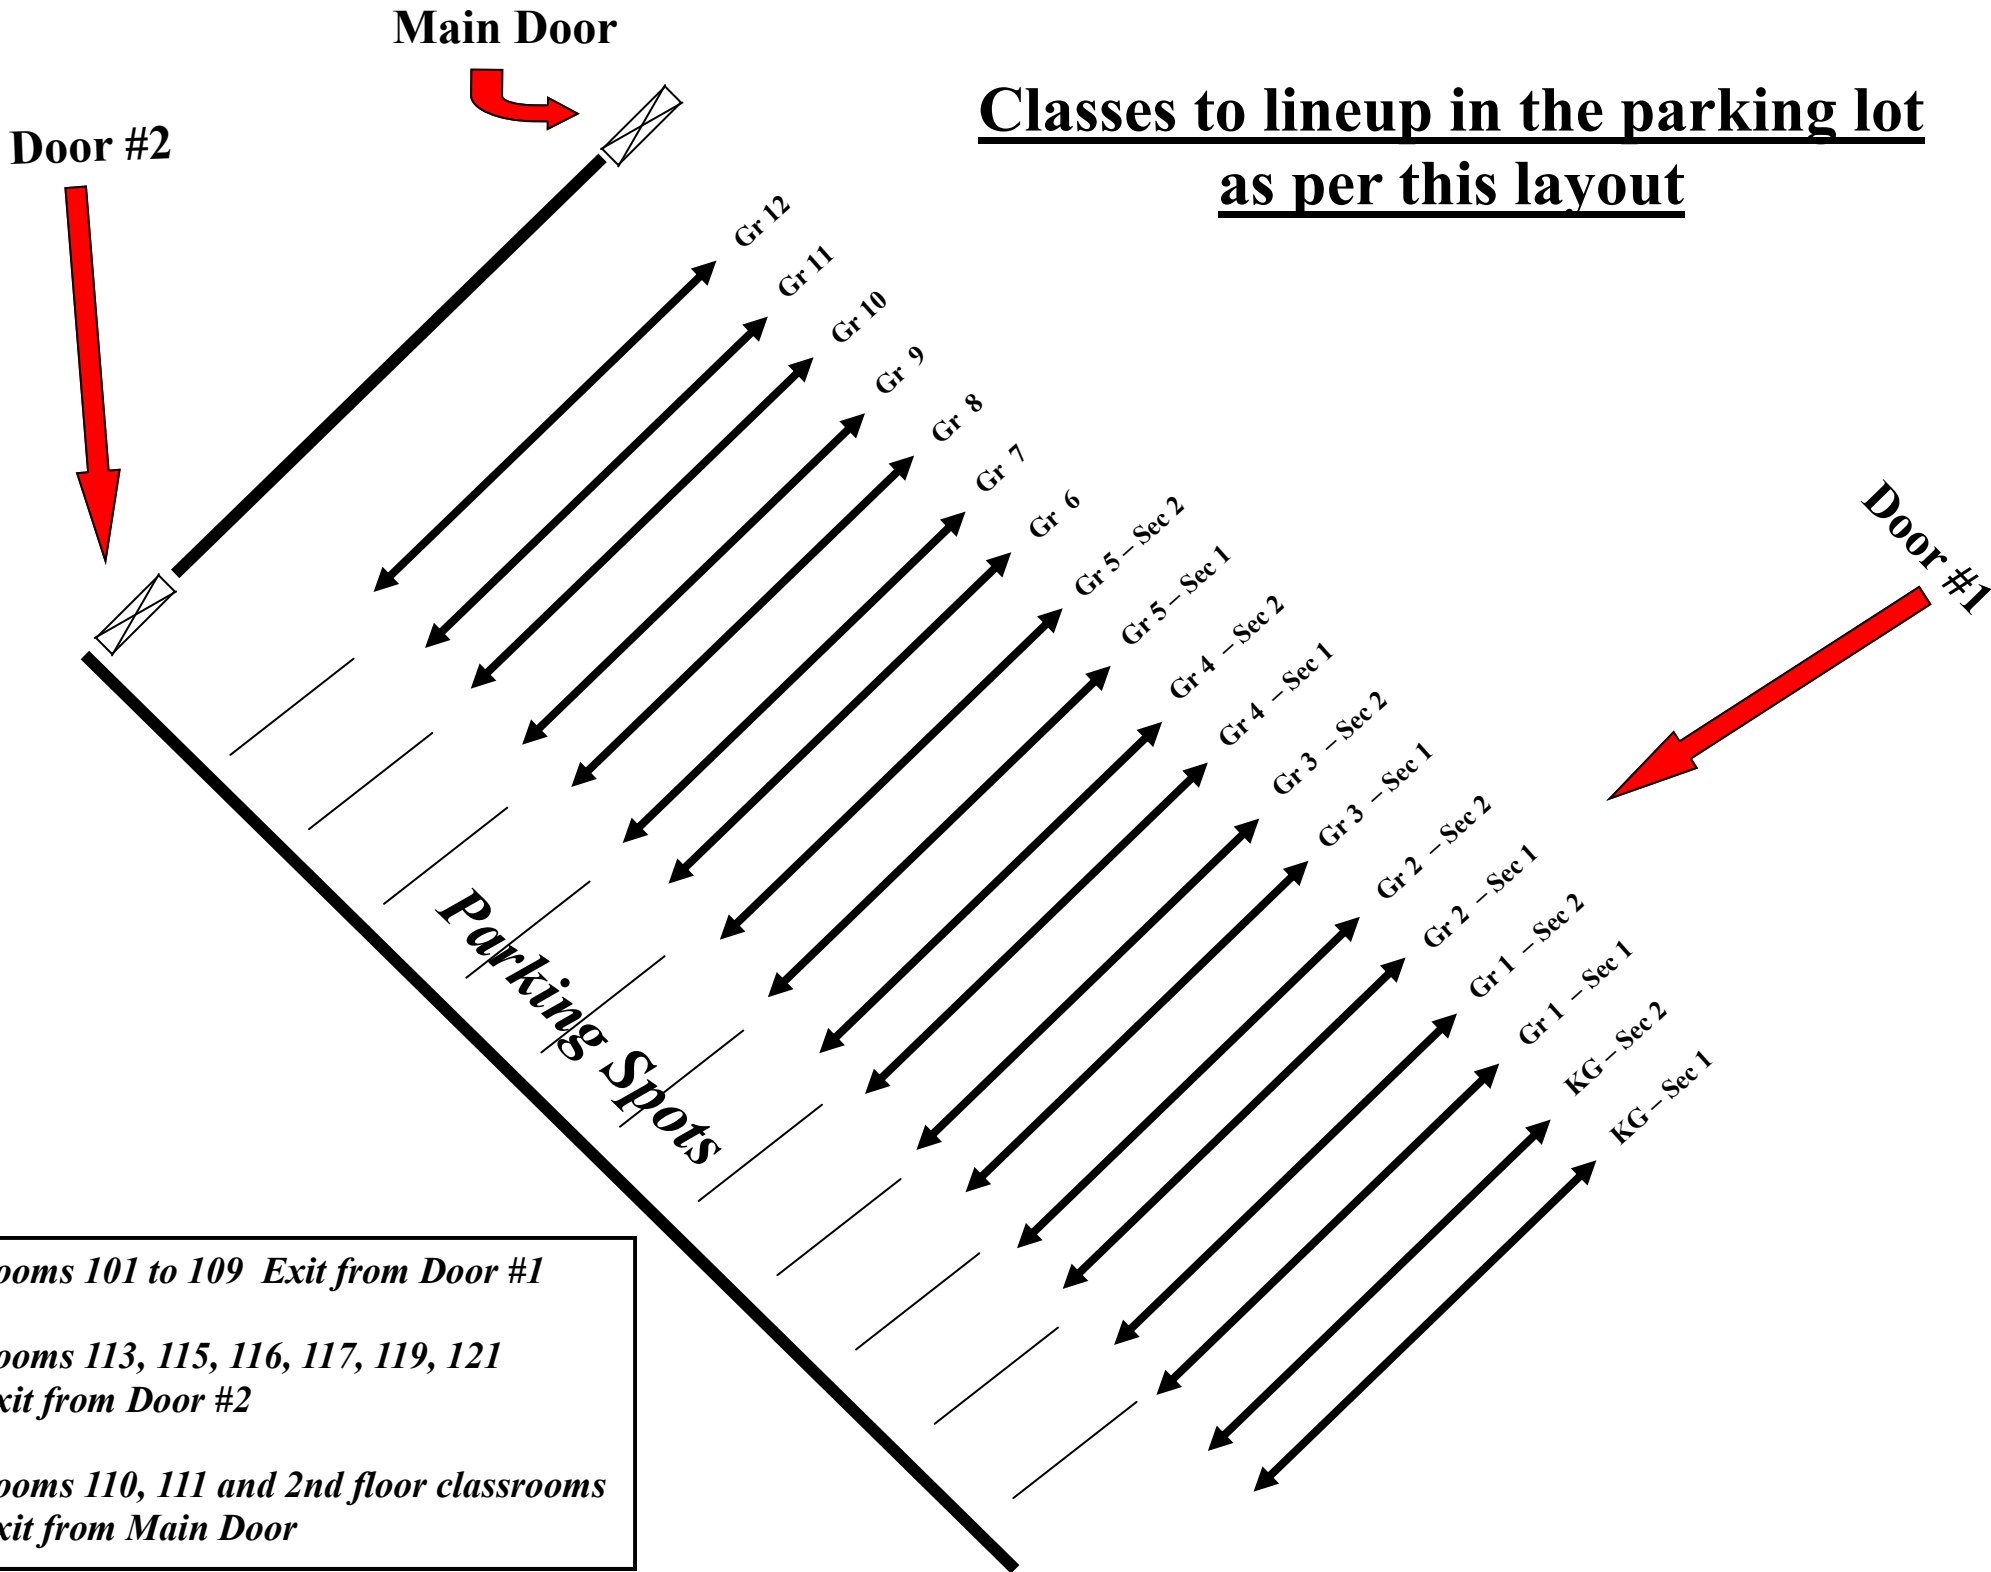

# EMERGENCY EXIT PLAN

Chinmaya Mission San Jose - San Ramon  
California High School  
9870 Broadmoor Drive, San Ramon, 94583

**Classes to lineup in the parking lot**  
**as per this layout**

*Rooms 101 to 109 Exit from Door #1*

*Rooms 113, 115, 116, 117, 119, 121*  
*Exit from Door #2*

*Rooms 110, 111 and 2nd floor classrooms*  
*Exit from Main Door*