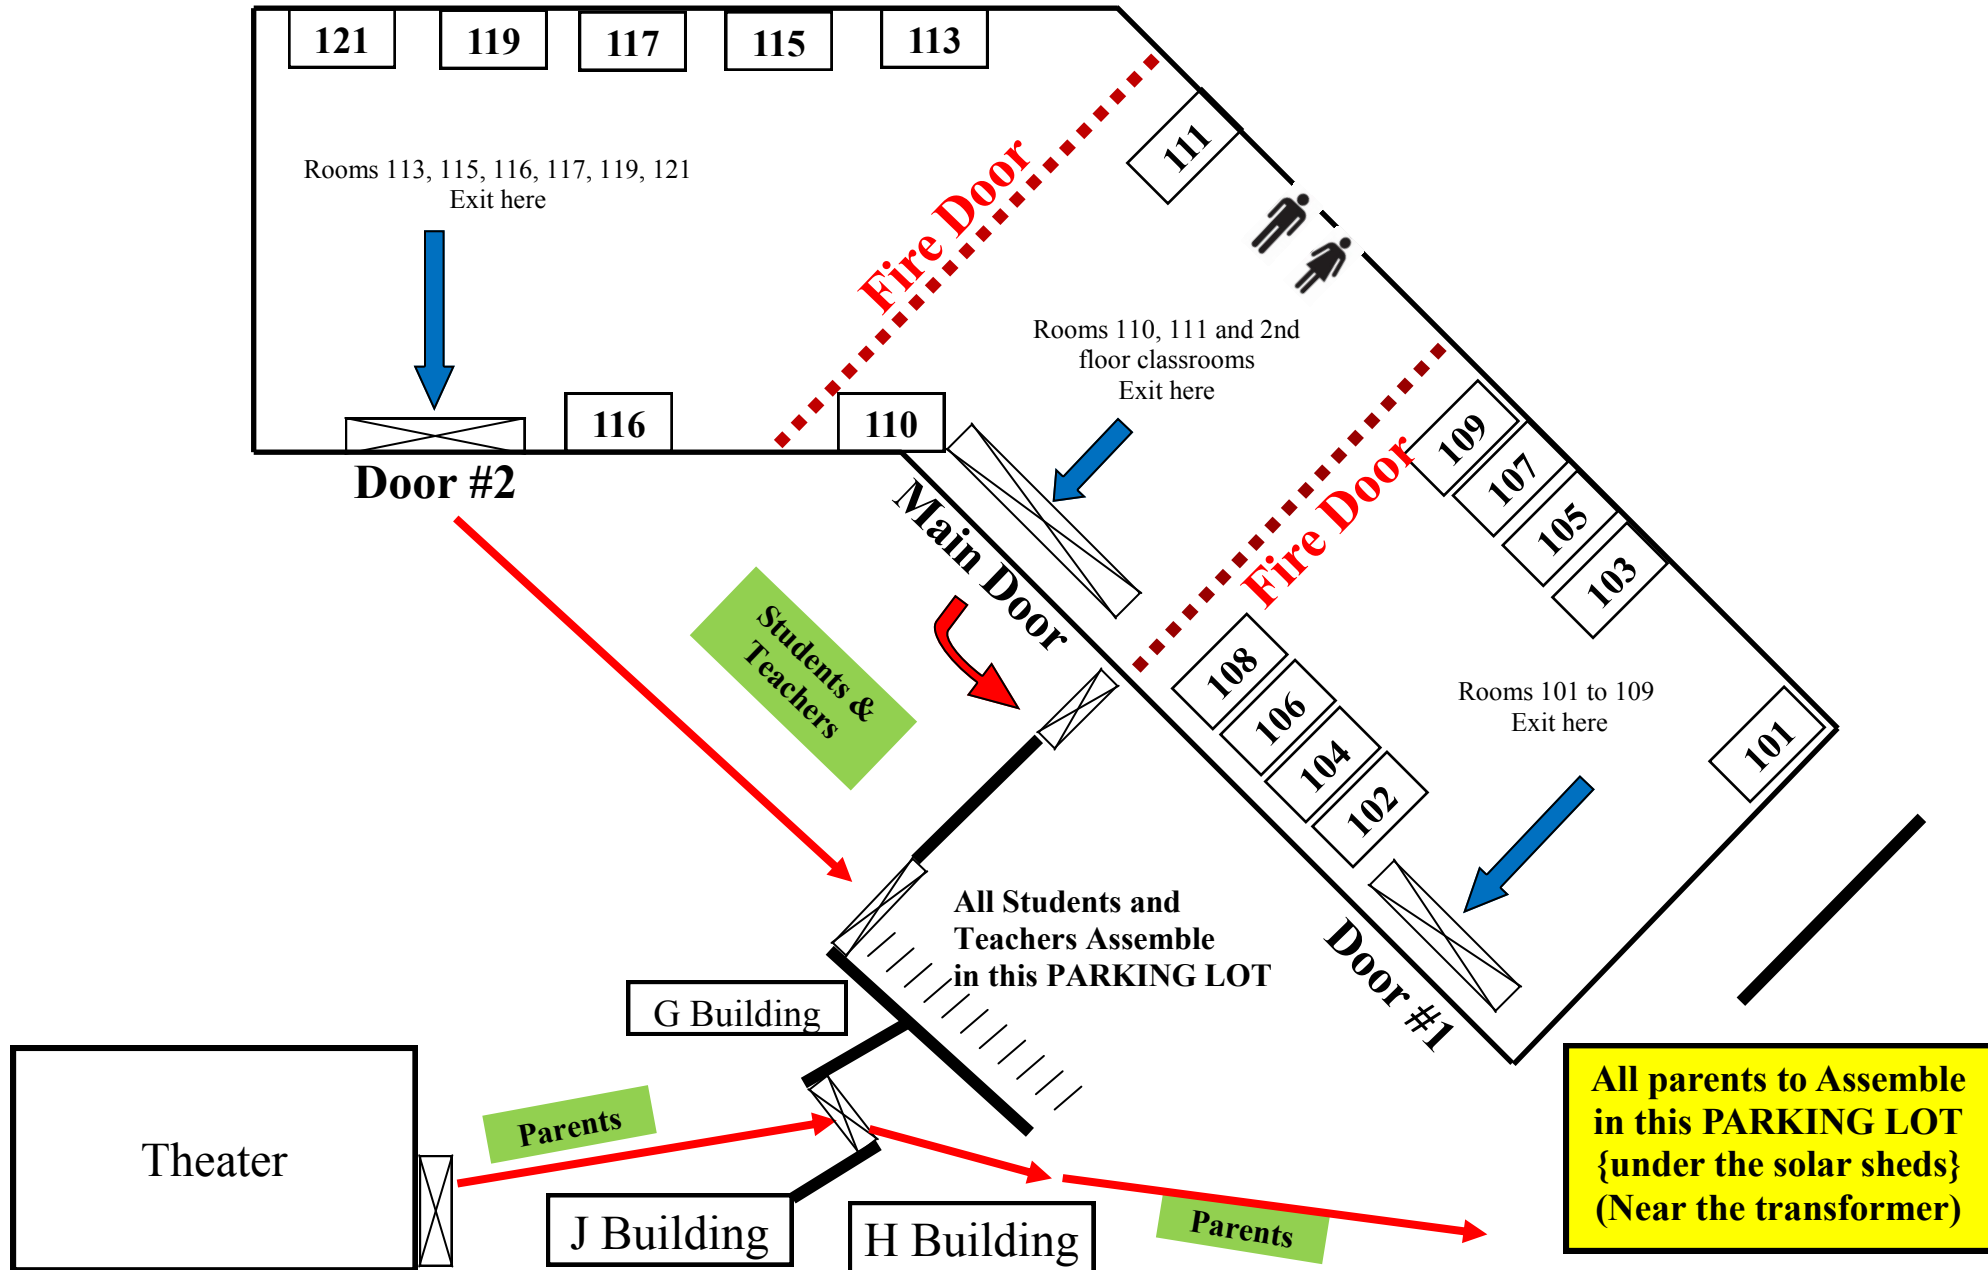

# EMERGENCY EXIT PLAN

Chinmaya Mission San Jose - San Ramon  
California High School  
9870 Broadmoor Drive, San Ramon, 94583

**Classes to lineup in the parking lot**  
**as per this layout**

*Rooms 101 to 109 Exit from Door #1*

*Rooms 113, 115, 116, 117, 119, 121*  
*Exit from Door #2*

*Rooms 110, 111 and 2nd floor classrooms*  
*Exit from Main Door*